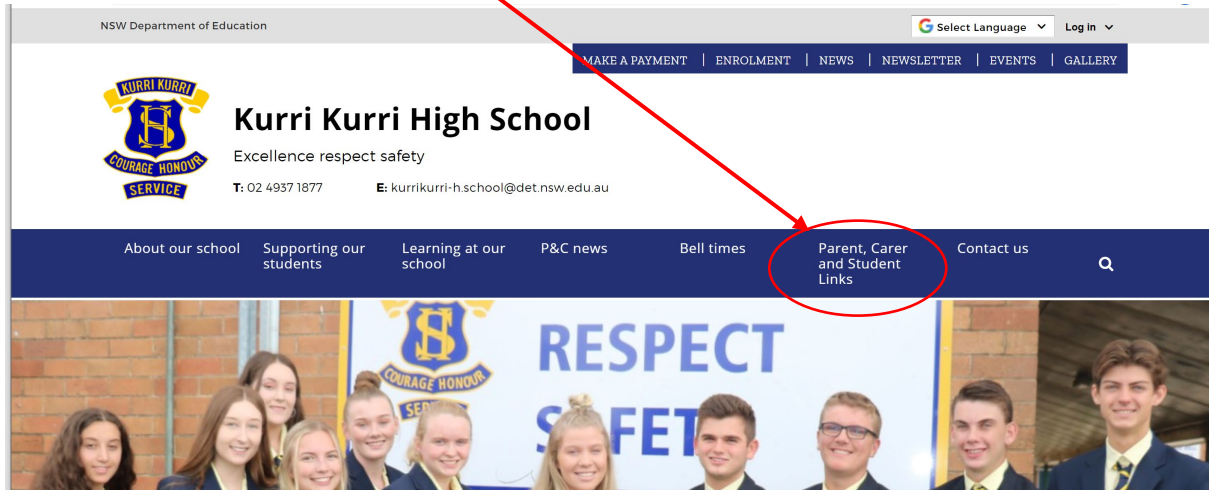

How students access KKHS Canvas from home

1. Go to our website <https://kurrikurri-h.schools.nsw.gov.au/>

2. Select Parent/Carer & Student Links

3. Select KKHS Canvas - Student

4. Log in with school email address (eg. firstname.lastname@education.nsw.gov.au) and school password