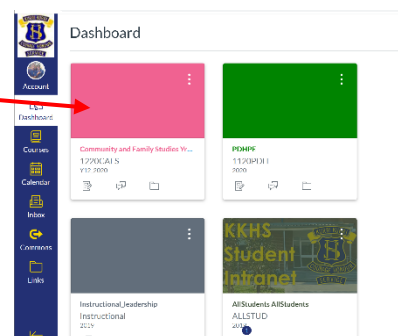

How students access KKHS Canvas from home

1. Go to our website <https://kurrikurri-h.schools.nsw.gov.au/>

2. Select Parent/Carer & Student Links

3. Select KKHS Canvas - Student

4. Log in with school email address (eg. firstname.lastname@education.nsw.gov.au) and school password

Once students have logged in, they should see their DASHBOARD with all subject courses.

Please note that student dashboards can differ due to different courses they are taking.