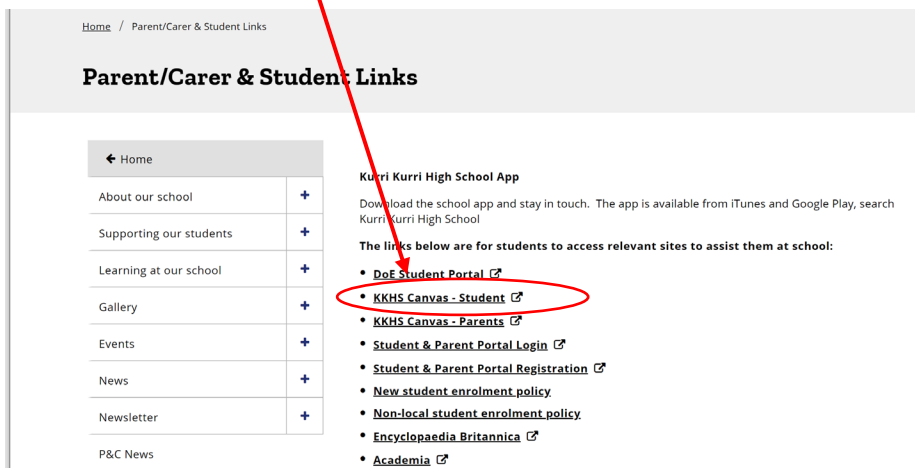

How students access KKHS Canvas from home

1. Go to our website <https://kurrikurri-h.schools.nsw.gov.au/>

2. Select Parent/Carer & Student Links

3. Select KKHS Canvas - Student

4. Log in with school email address (eg. firstname.lastname@education.nsw.gov.au) and school password

Once students have logged in, they should see their DASHBOARD with all subject courses.

Please note that student dashboards can differ due to different courses they are taking.